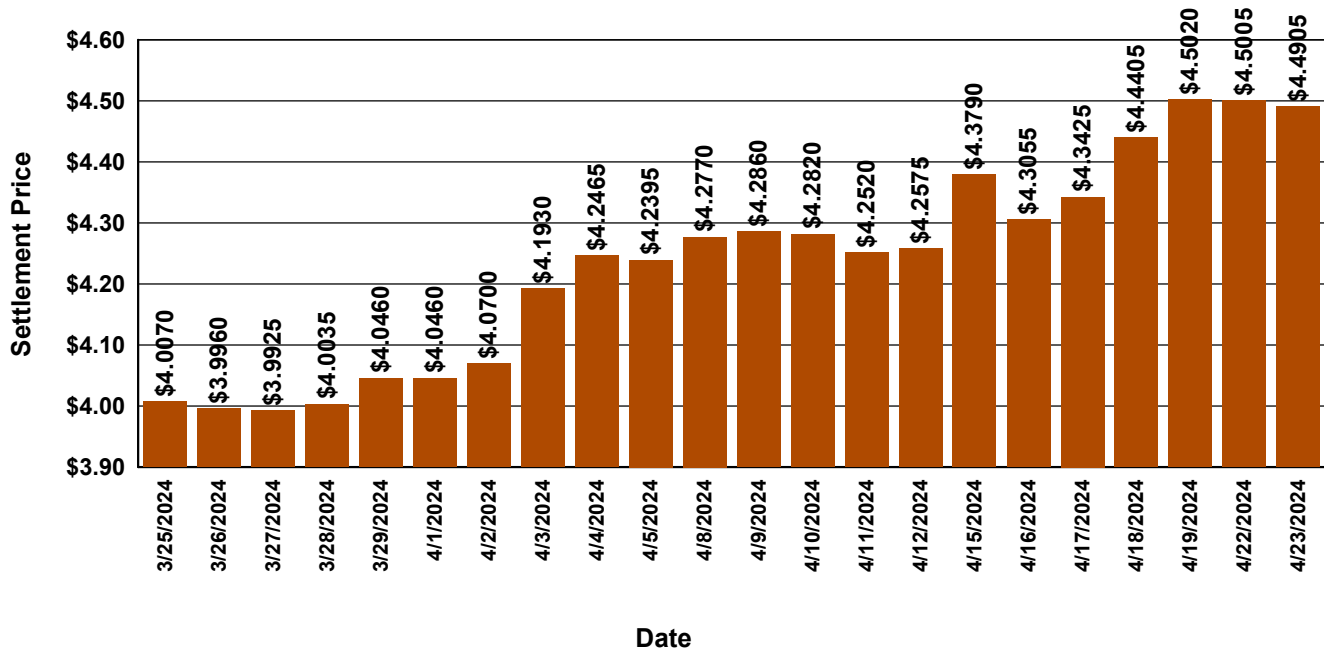

Metal Exchange Prices

Report updated on 4/23/2024 17:30:58

Comex Copper

Disclaimer: Metal prices may not be representative of actual metal costs. Please contact your Revere Customer Support Representative for a price quotation. Comex and LME holidays will show the following day's settlement price.