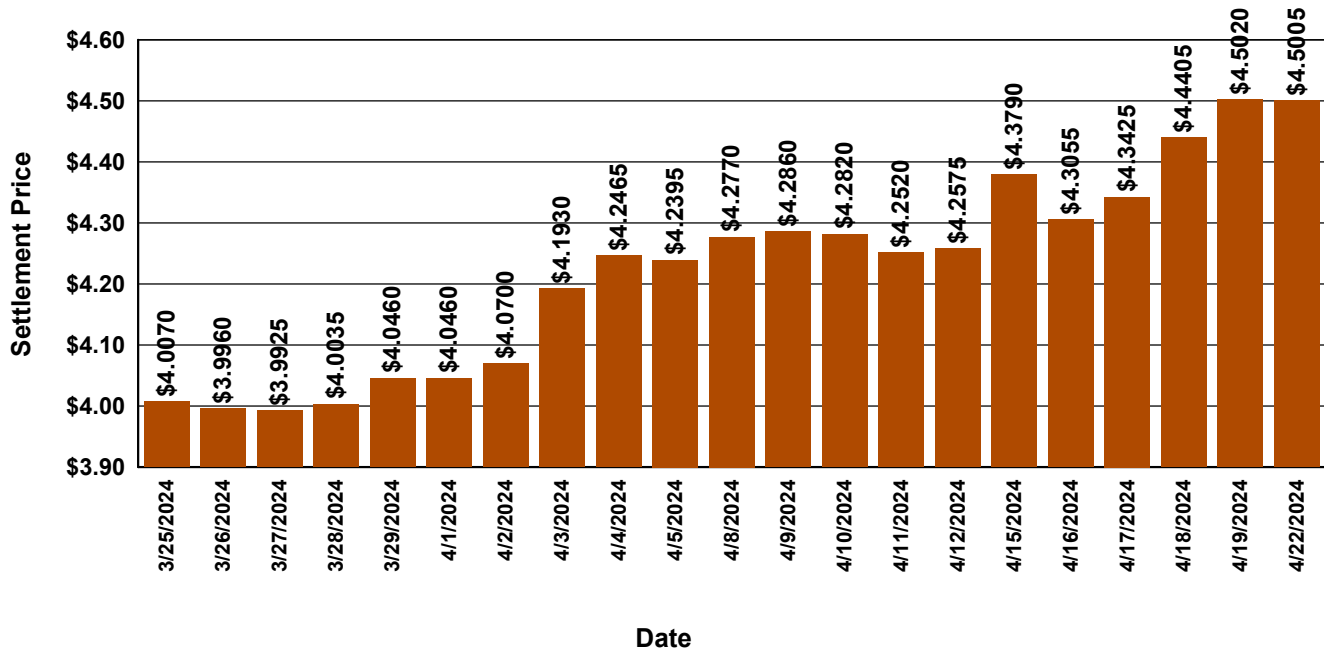

Metal Exchange Prices

Report updated on 4/22/2024 17:31:04

Comex Copper

Disclaimer: Metal prices may not be representative of actual metal costs. Please contact your Revere Customer Support Representative for a price quotation. Comex and LME holidays will show the following day's settlement price.