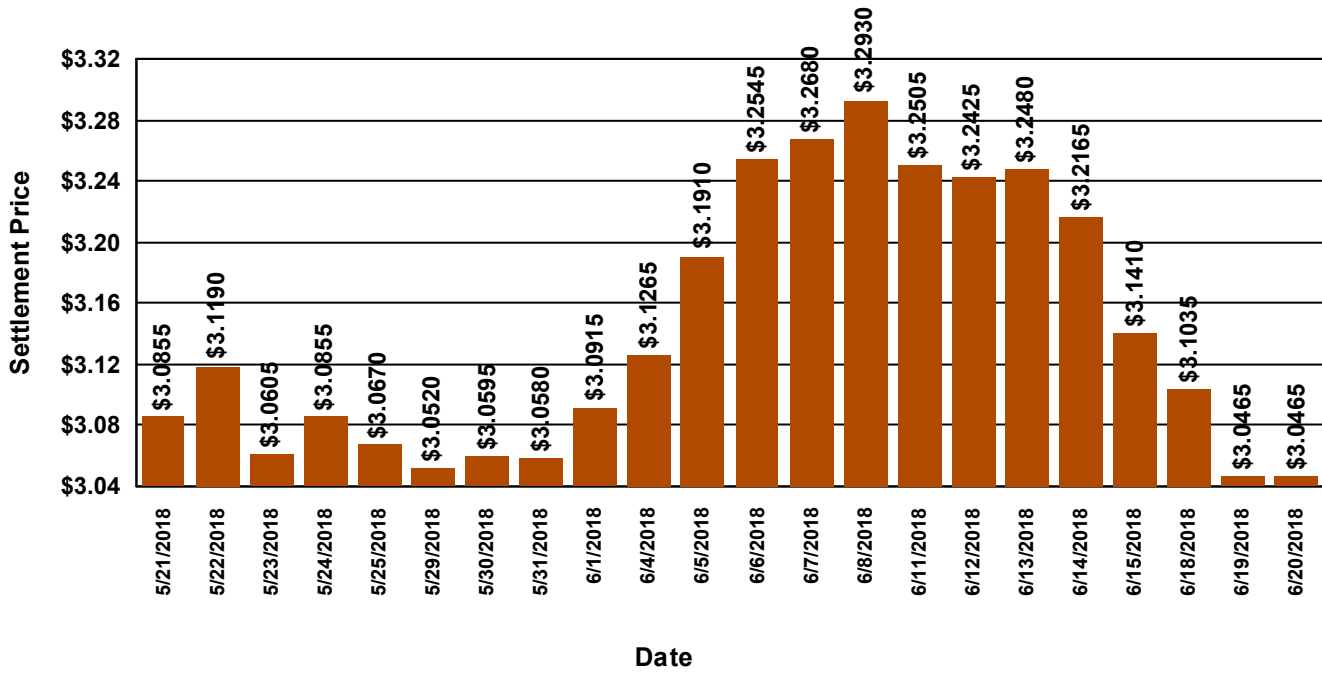

Metal Exchange Prices

Report updated on 6/20/2018 16:30:22

Comex Copper

Disclaimer: Metal prices may not be representative of actual metal costs. Please contact your Revere Customer Support Representative for a price quotation. Comex and LME holidays will show the following day's settlement price.