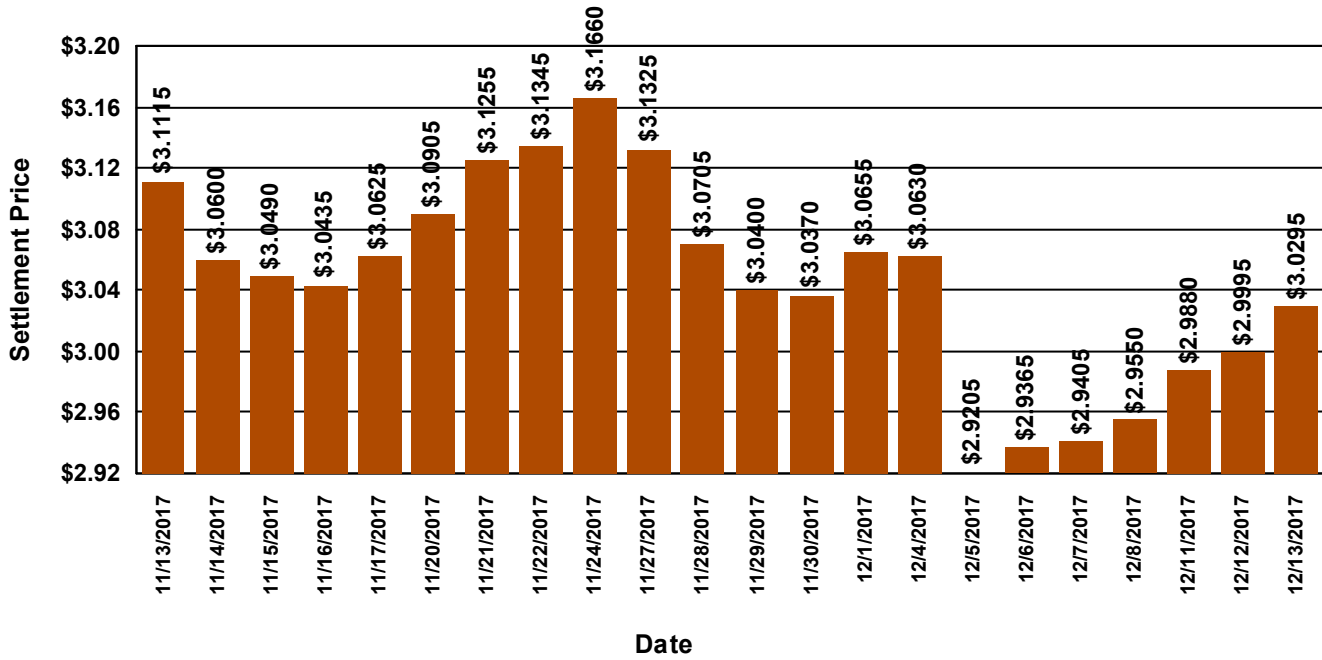

Metal Exchange Prices

Report updated on 12/13/2017 16:30:19

Comex Copper

Disclaimer: Metal prices may not be representative of actual metal costs. Please contact your Revere Customer Support Representative for a price quotation. Comex and LME holidays will show the following day's settlement price.