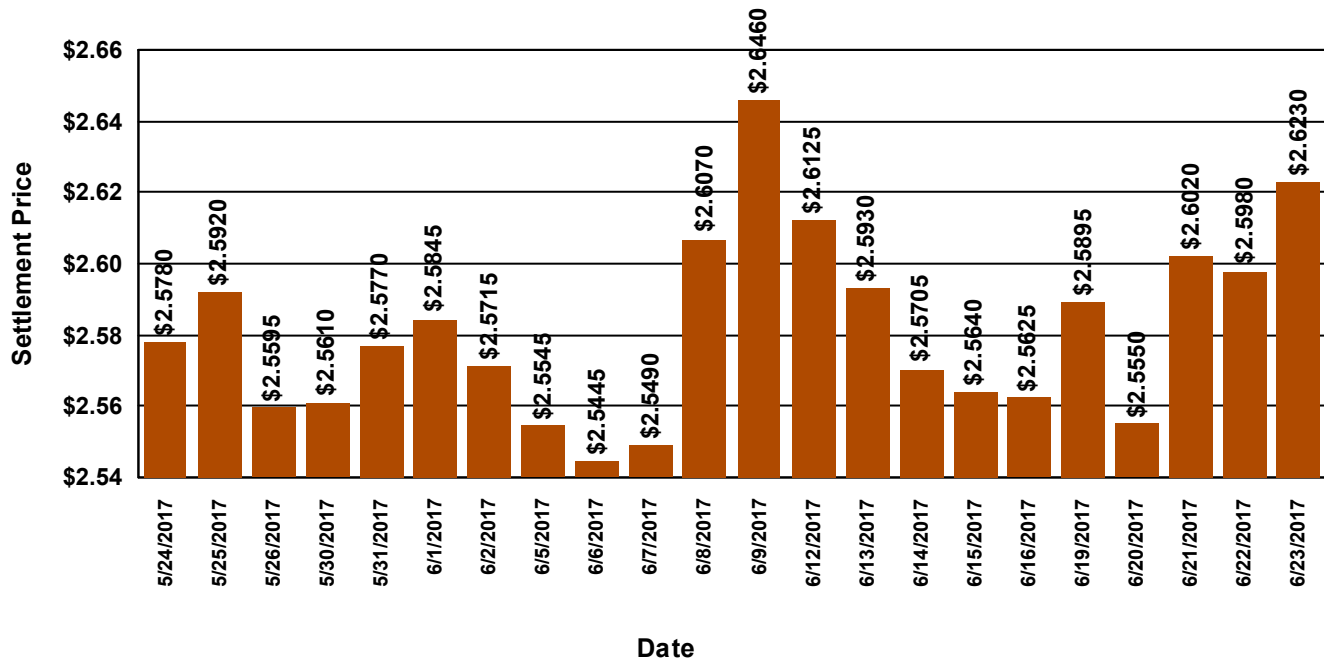

Metal Exchange Prices

Report updated on 6/23/2017 16:00:50

Comex Copper

Disclaimer: Metal prices may not be representative of actual metal costs. Please contact your Revere Customer Support Representative for a price quotation. Comex and LME holidays will show the following day's settlement price.