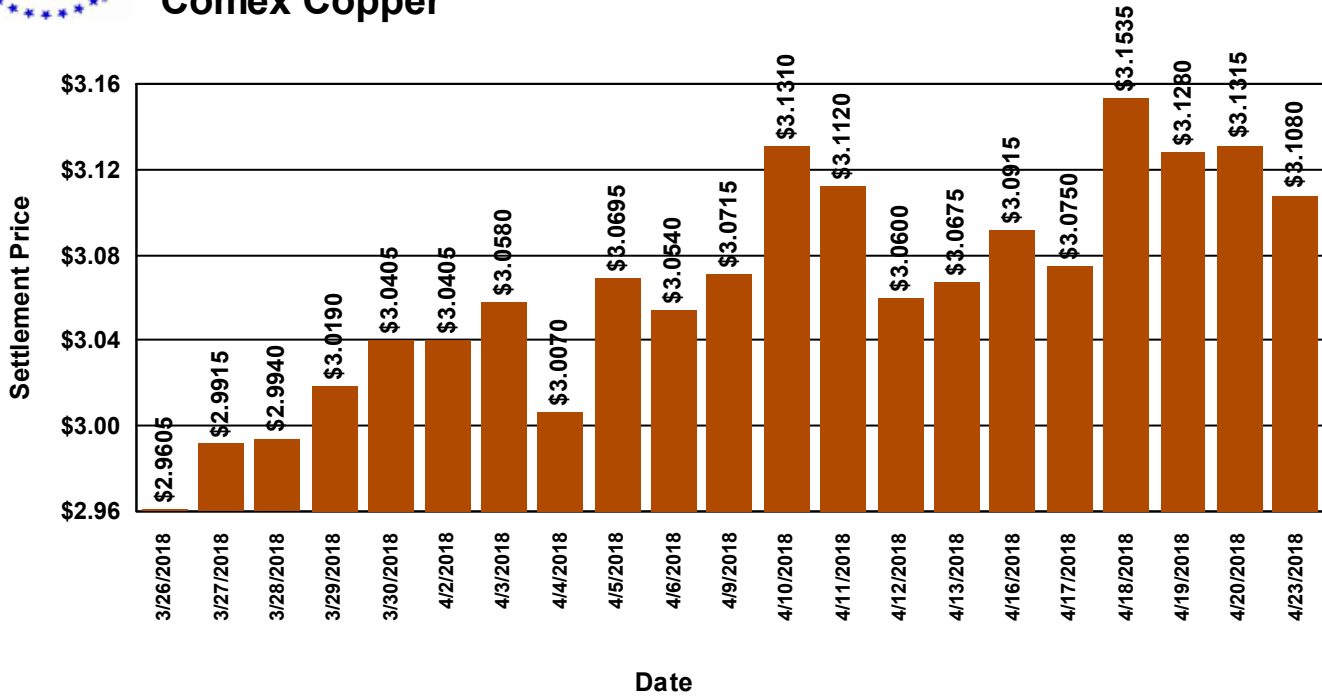

Metal Exchange Prices

Report updated on 4/23/2018 16:30:24

Comex Copper

Disclaimer: Metal prices may not be representative of actual metal costs. Please contact your Revere Customer Support Representative for a price quotation. Comex and LME holidays will show the following day's settlement price.