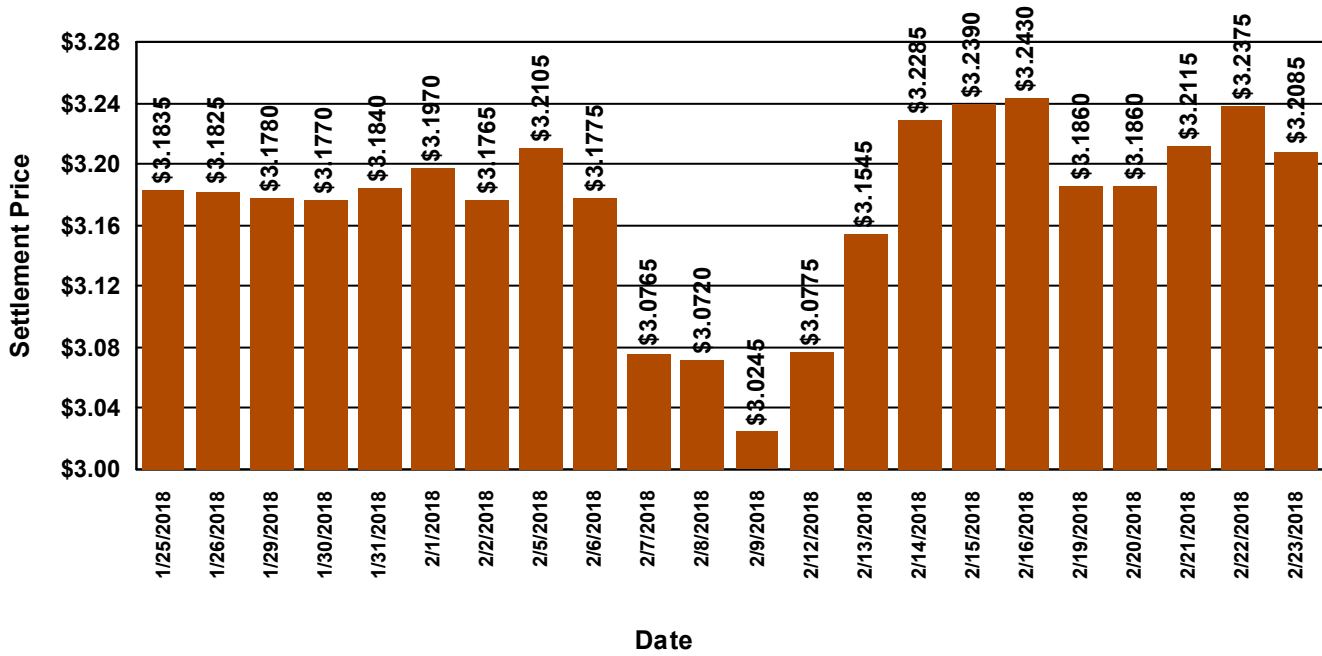

Metal Exchange Prices

Report updated on 2/24/2018 16:30:24

Comex Copper

Disclaimer: Metal prices may not be representative of actual metal costs. Please contact your Revere Customer Support Representative for a price quotation. Comex and LME holidays will show the following day's settlement price.