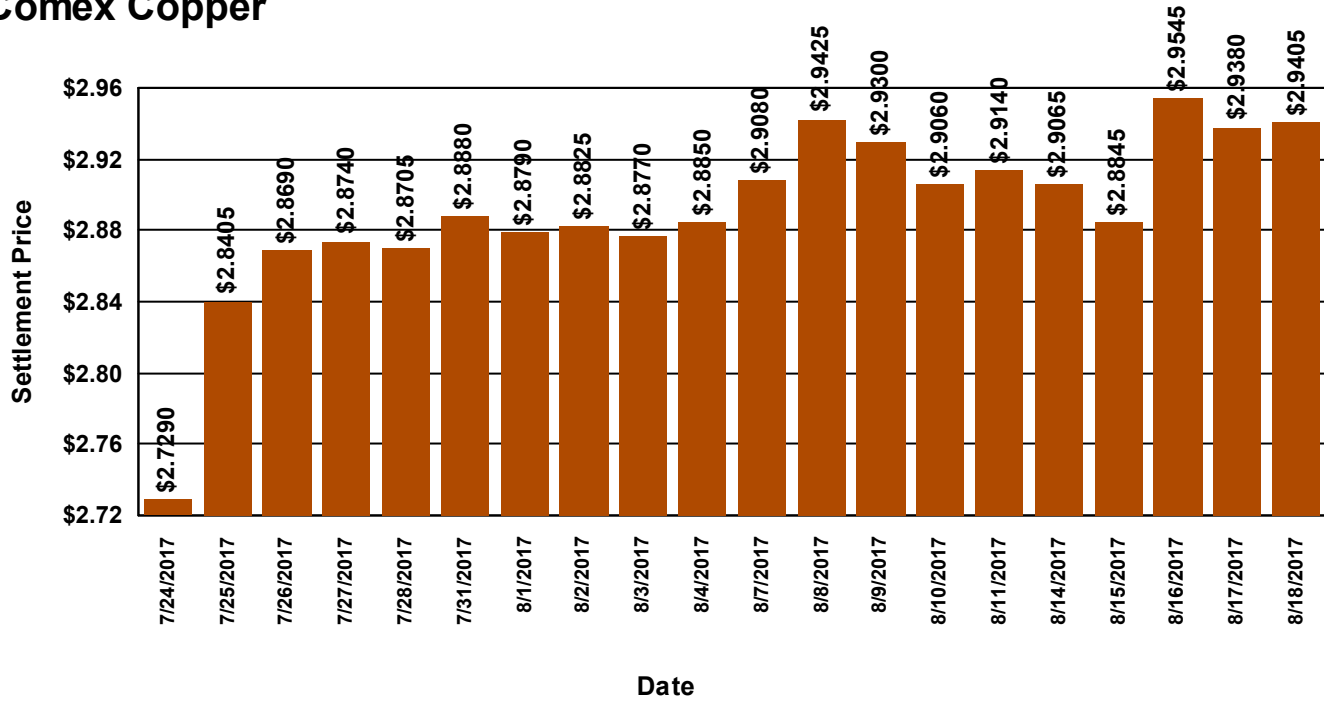

Metal Exchange Prices

Report updated on 8/21/2017 16:01:05

Comex Copper

Disclaimer: Metal prices may not be representative of actual metal costs. Please contact your Revere Customer Support Representative for a price quotation. Comex and LME holidays will show the following day's settlement price.