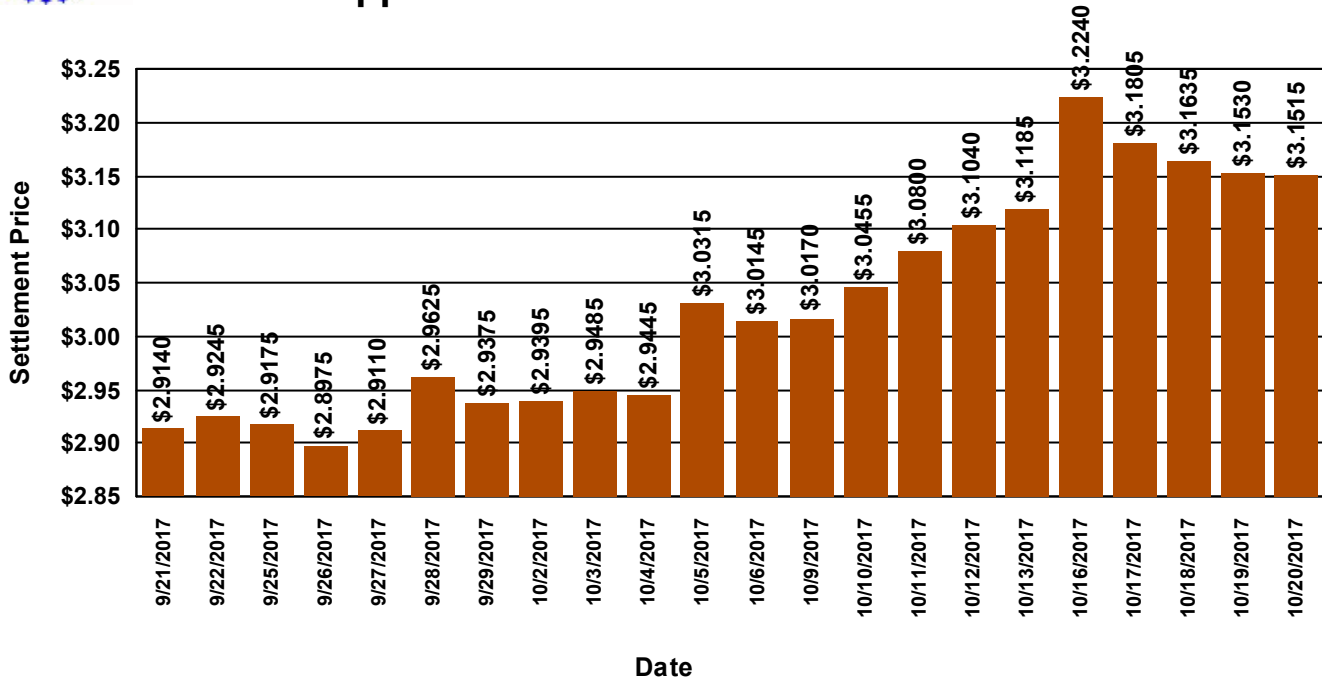

Metal Exchange Prices

Report updated on 10/21/2017 16:30:10

Comex Copper

Disclaimer: Metal prices may not be representative of actual metal costs. Please contact your Revere Customer Support Representative for a price quotation. Comex and LME holidays will show the following day's settlement price.