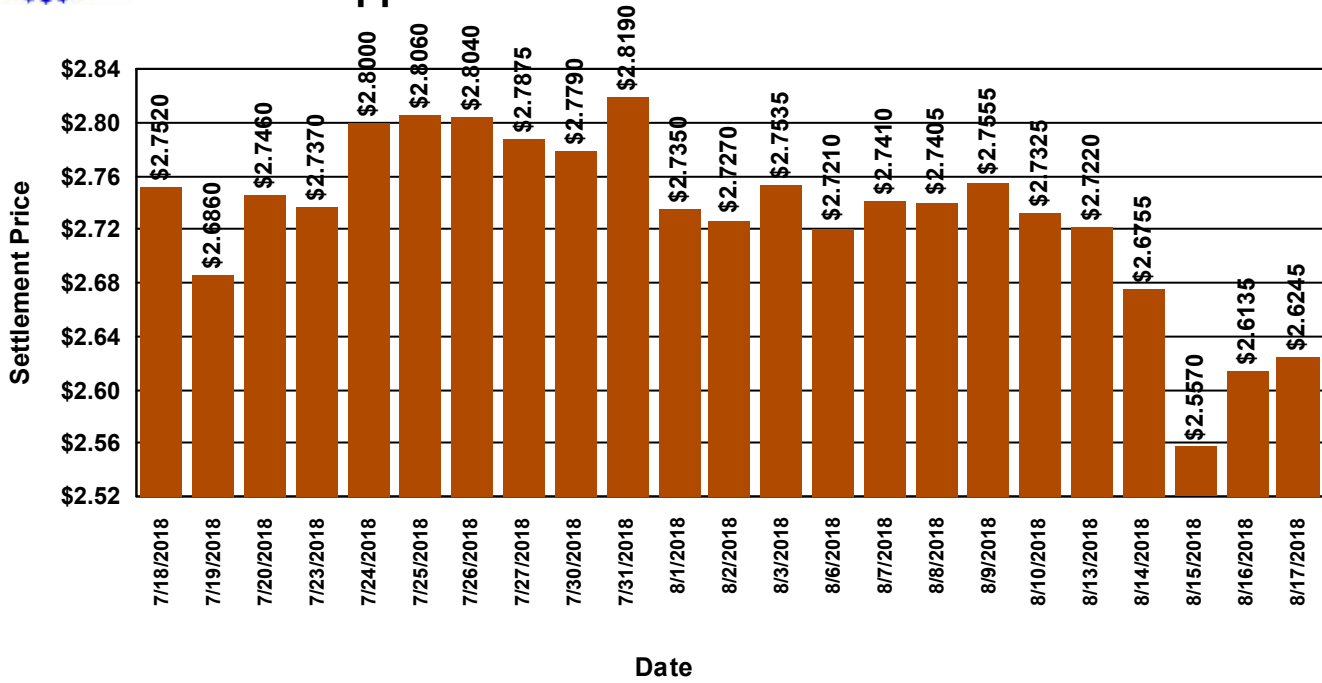

Metal Exchange Prices

Report updated on 8/17/2018 16:30:39

Comex Copper

Disclaimer: Metal prices may not be representative of actual metal costs. Please contact your Revere Customer Support Representative for a price quotation. Comex and LME holidays will show the following day's settlement price.