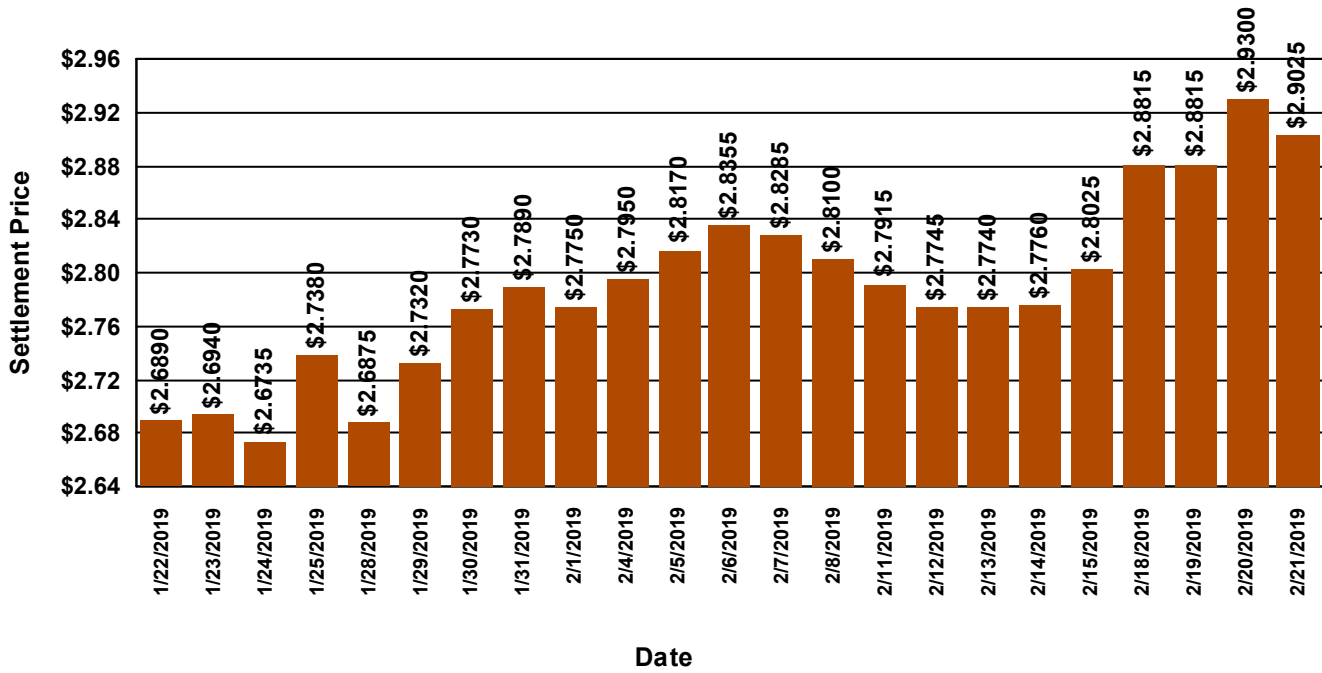

Metal Exchange Prices

Report updated on 2/21/2019 16:30:12

Comex Copper

Disclaimer: Metal prices may not be representative of actual metal costs. Please contact your Revere Customer Support Representative for a price quotation. Comex and LME holidays will show the following day's settlement price.