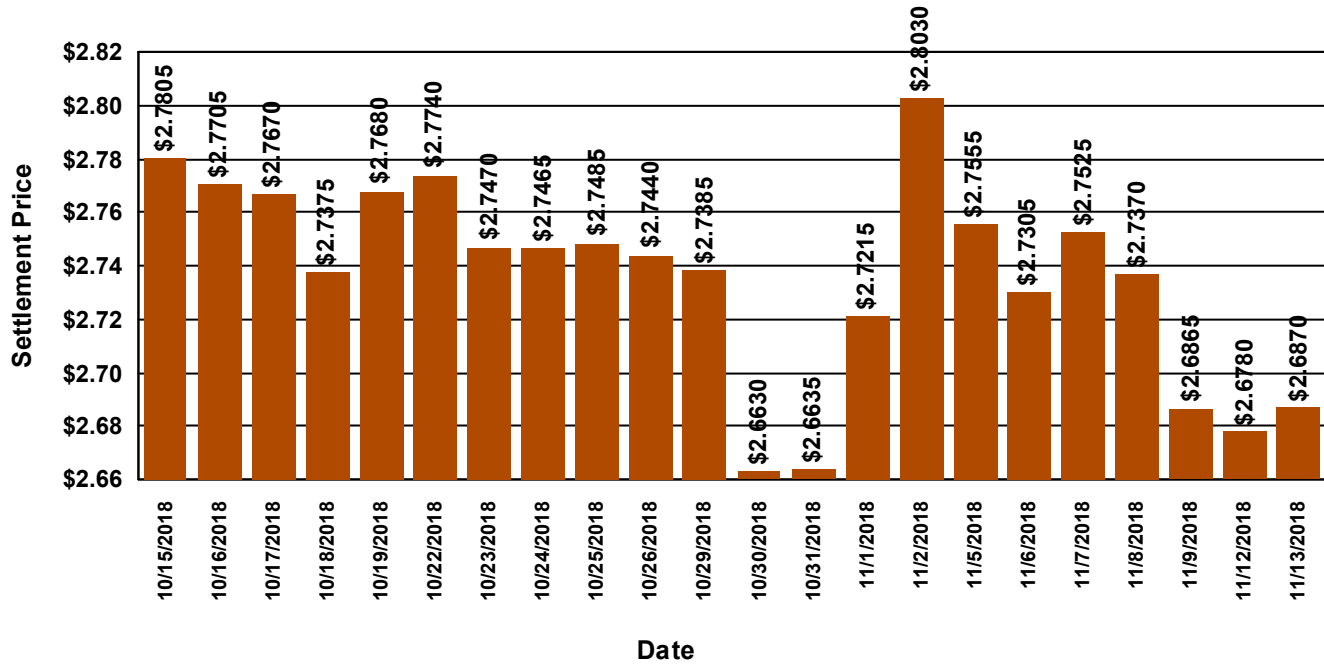

Metal Exchange Prices

Report updated on 11/13/2018 16:31:00

Comex Copper

Disclaimer: Metal prices may not be representative of actual metal costs. Please contact your Revere Customer Support Representative for a price quotation. Comex and LME holidays will show the following day's settlement price.