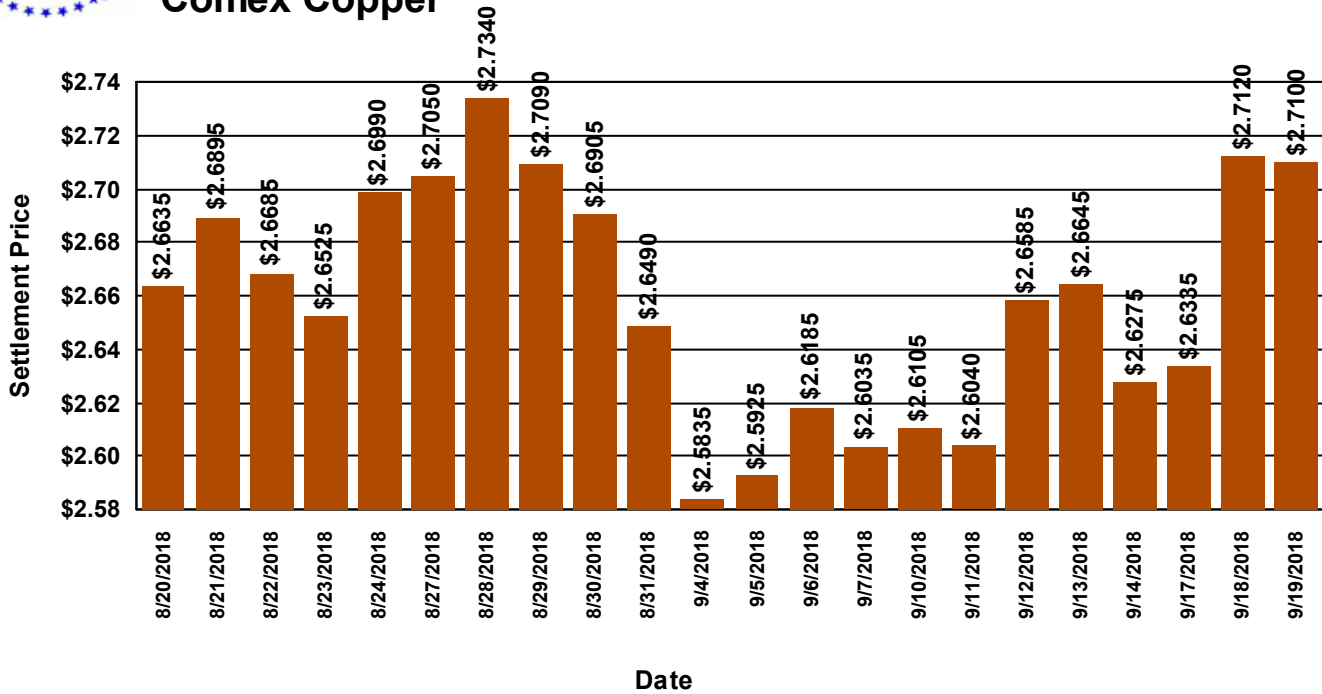

Metal Exchange Prices

Report updated on 9/19/2018 16:30:29

Comex Copper

Disclaimer: Metal prices may not be representative of actual metal costs. Please contact your Revere Customer Support Representative for a price quotation. Comex and LME holidays will show the following day's settlement price.